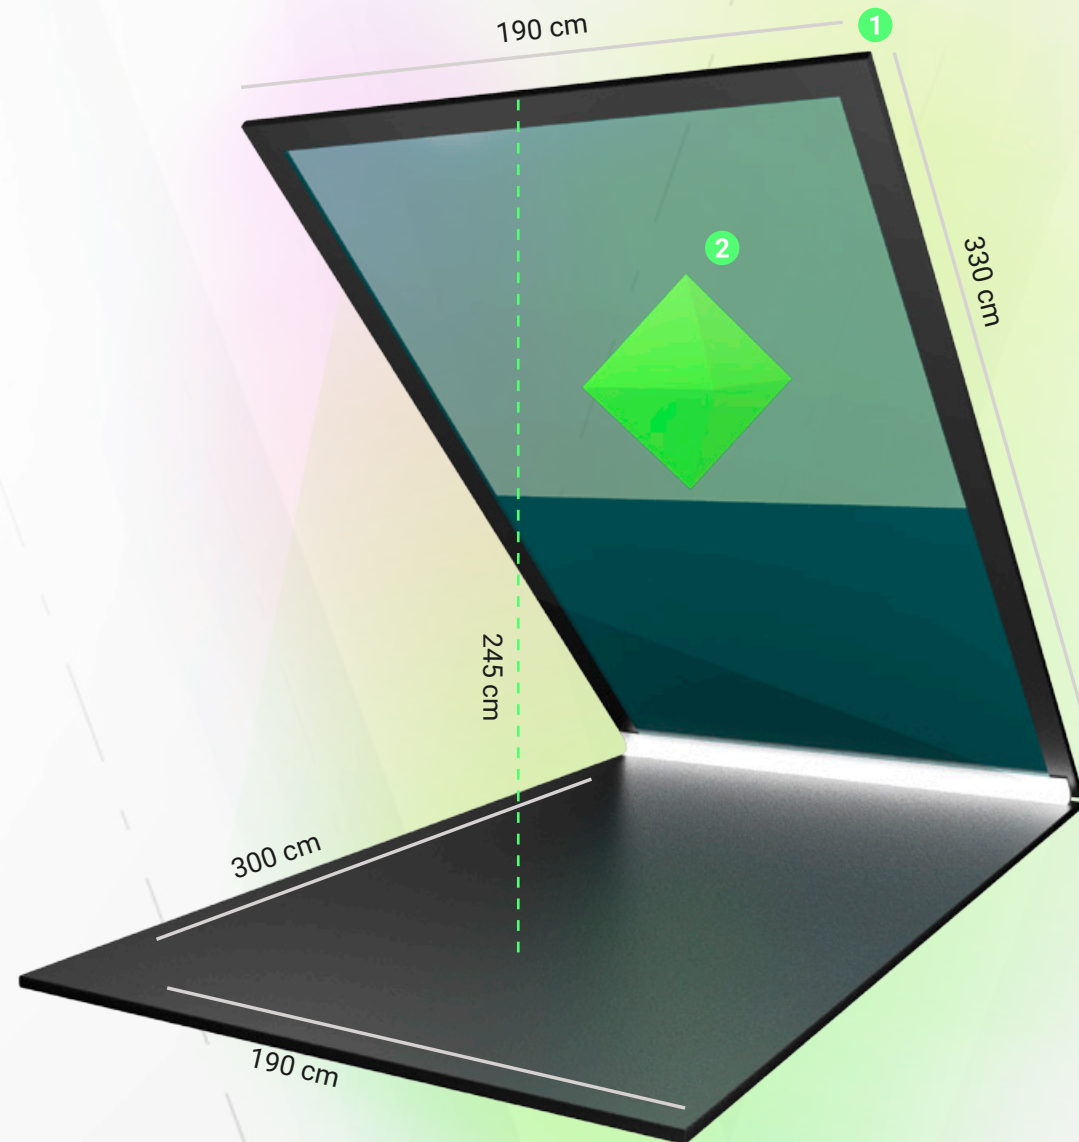

VIZOO

A BRAND OF CPP STUDIOS

VIZOO  CPP STUDIOS

Vizioline™

Vizioline is a specially-coated gauze created for large holographic installations. During visual playback, it provides a brilliant reflection quality and image vibrancy. With sizes that can extend across the entire stage area and the presentation of life-size, virtual characters, it allows spectacular productions of real and virtual persons, products and architectures to be produced on the same stage.

2
Standard resolution:
according to project, depending
on the projector

To achieve the best possible pseudo-hologram effect and present your content as dynamically as possible, we advise developing a visual concept that incorporates the system's technical features. The illusion of objects floating freely in space is most convincing when all elements of the visual content, without contours, are in constant motion before a black background.

Hi-contrast, radiantly colored visual content is essential. Basically, Vizioline, enables video films, as well as animations and 3D objects to be presented, when they are adjusted to the system's technical requirements. The required resolution depends on the respective hardware used. High resolution and the use of bright full HD or 4K projectors improves image quality and impact.

Vizioline™ Frame

Dimensions:
190 cm x 245 cm x 300 cm
(WxHxD)

Built-in:
media player, screen or LED-
wall modules

Screen size:
max. 190 cm x 212 cm (WxH)

Customized Vizioline frames or brackets can be produced upon client request.