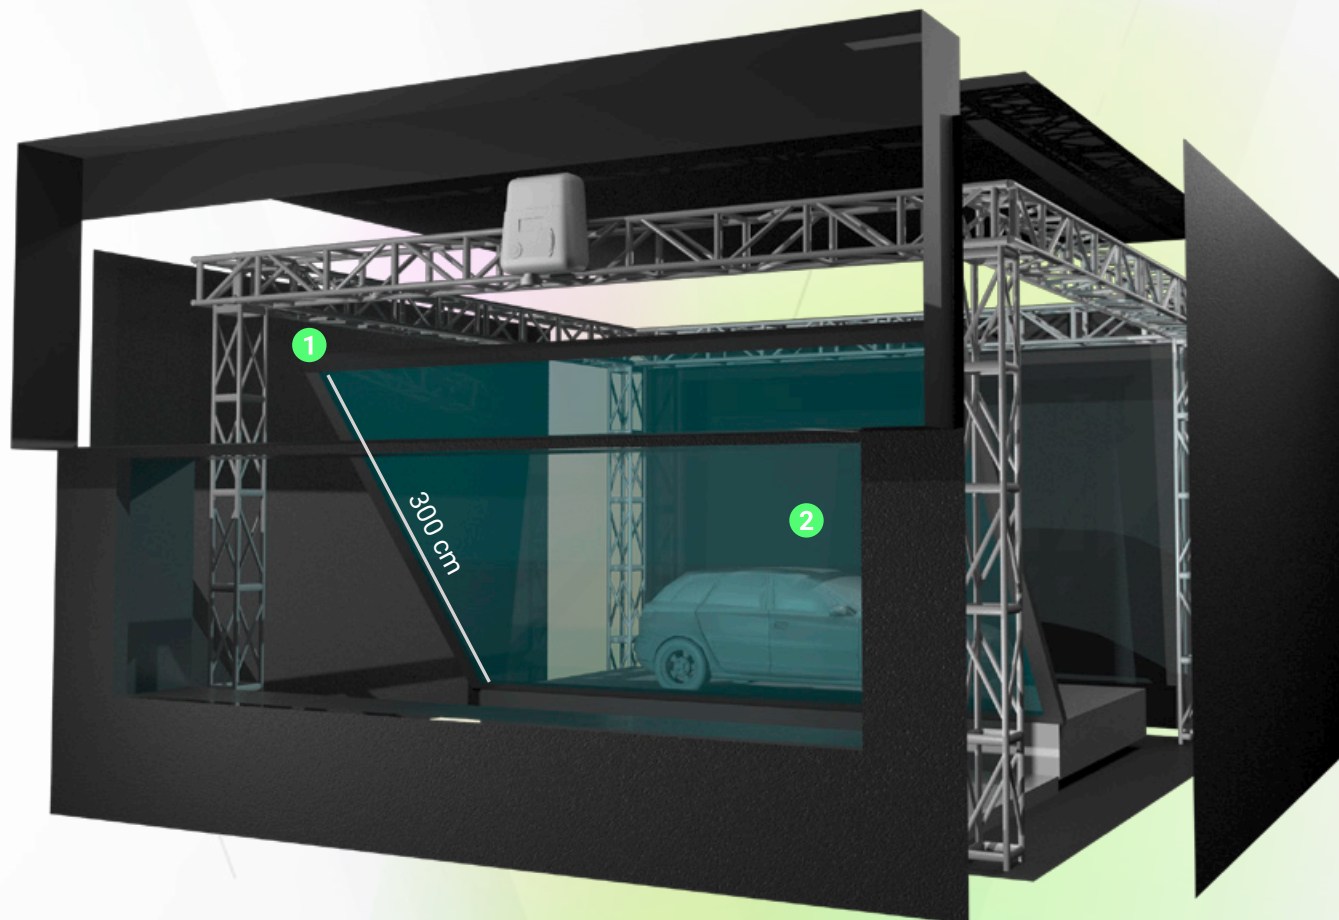

VIZOO

A BRAND OF CPP STUDIOS

VIZOO  CPP STUDIOS

Vizioline™

Vizioline is a specially-coated gauze created for large holographic installations. During visual playback, it provides a brilliant reflection quality and image vibrancy. With sizes that can extend across the entire stage area and the presentation of life-size, virtual characters, it allows spectacular productions of real and virtual persons, products and architectures to be produced on the same stage.

From Quick-Setup frames for speedy speaker duplication up to and including the realization of complete virtual backgrounds, Vizioline offers enormous structural flexibility.

Installations can also be used in outdoor areas in weather-protected locations. As with holo systems, the place of operation should be shielded from direct exposure to light.

PRESENTATION

ENHANCEMENT

POINT OF SALE

Vizioline™ Stage

1
Dimension:
standard height 3 m with
unlimited width (larger installa-
tions available upon special
request)

Weight of complete Installation:
dependent on the individual
project

2
Standard resolution:
according to project, depending
on the projector

To achieve the best possible pseudo-hologram effect and present your content as dynamically as possible, we advise developing a visual concept that incorporates the system's technical features. The illusion of objects floating freely in space is most convincing when all elements of the visual content, without contours, are in constant motion before a black background.